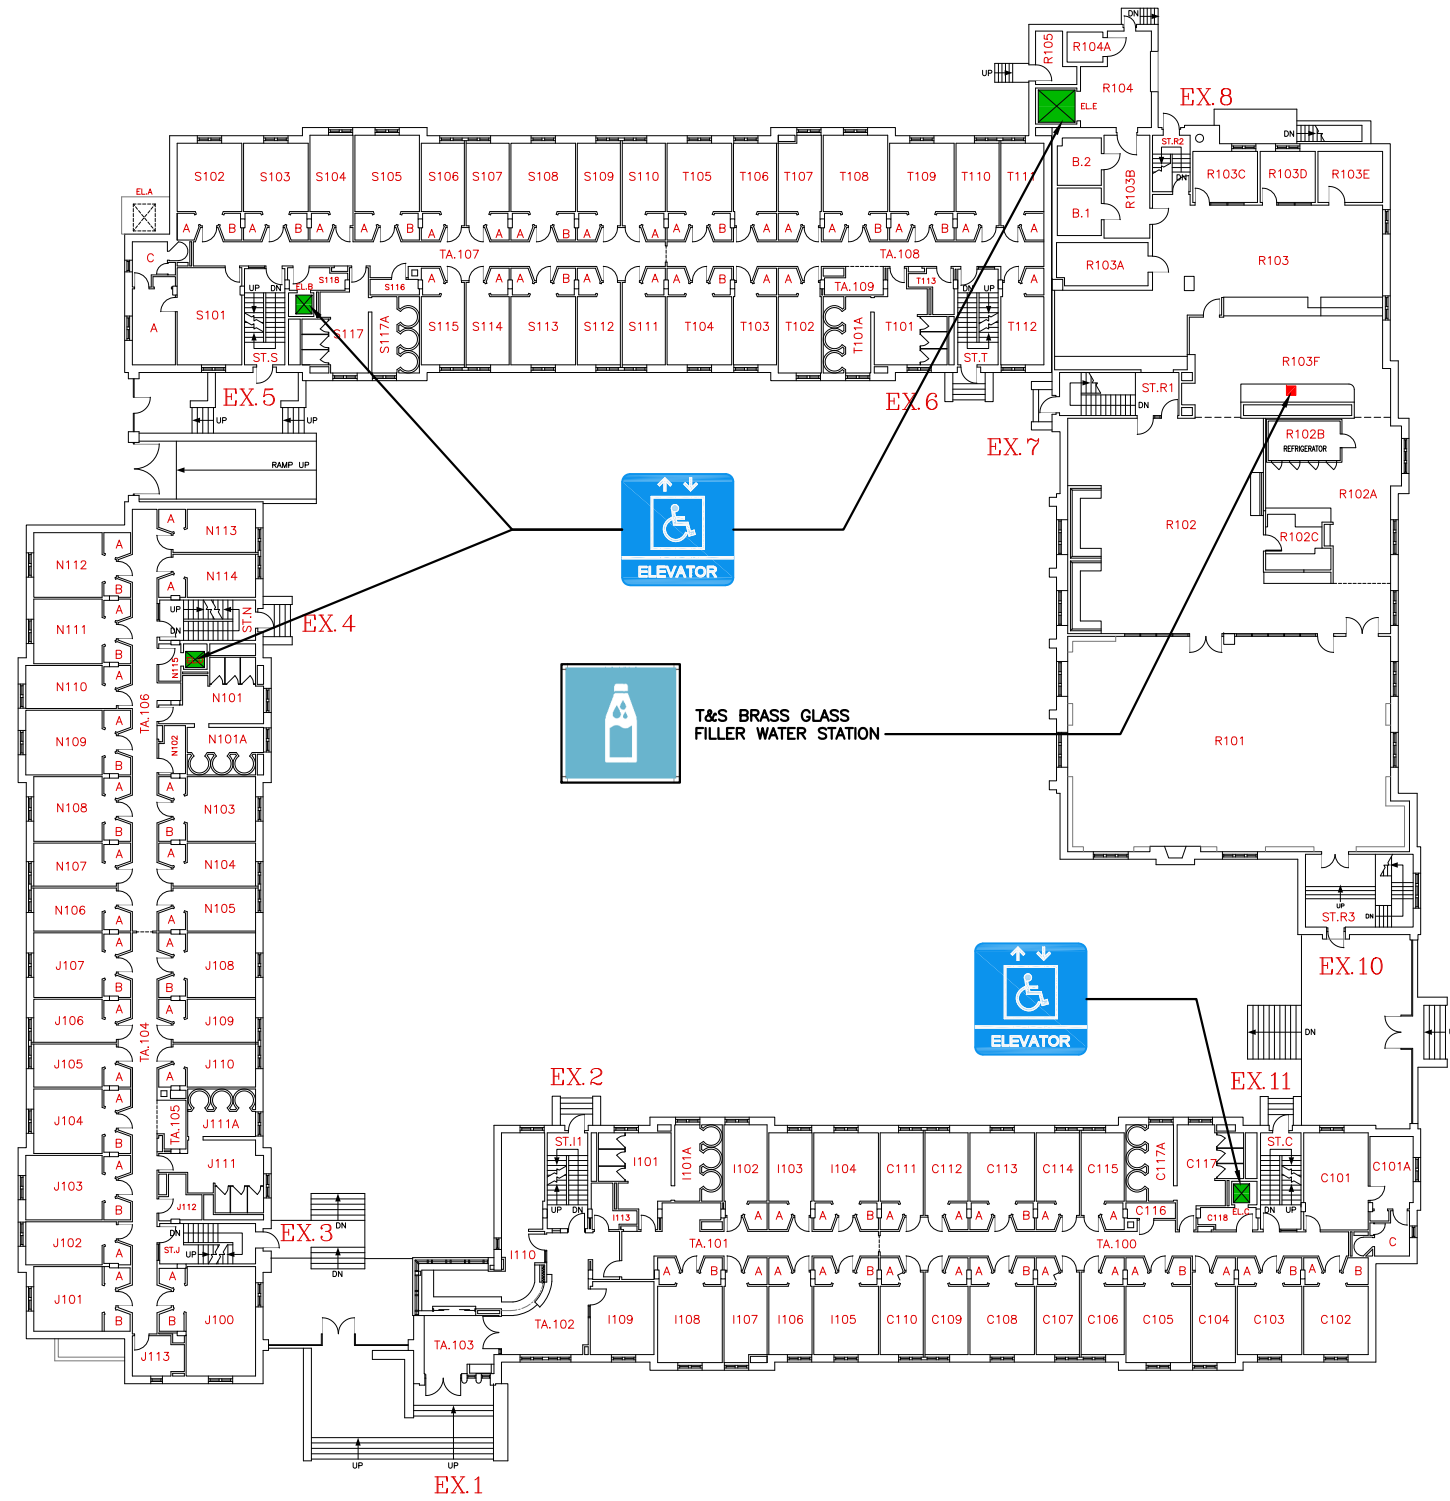

### LEGEND

SYMBOL	DESCRIPTIONS
	ELEVATOR
	WATER REFILL STATION
	SINK W/ FAUCET

**LEGEND**

SYMBOL	DESCRIPTIONS
 	ELEVATOR
 	WATER REFILL STATION
	SINK W/ FAUCET

### LEGEND

SYMBOL	DESCRIPTIONS
 	ELEVATOR
 	WATER REFILL STATION
	SINK W/ FAUCET