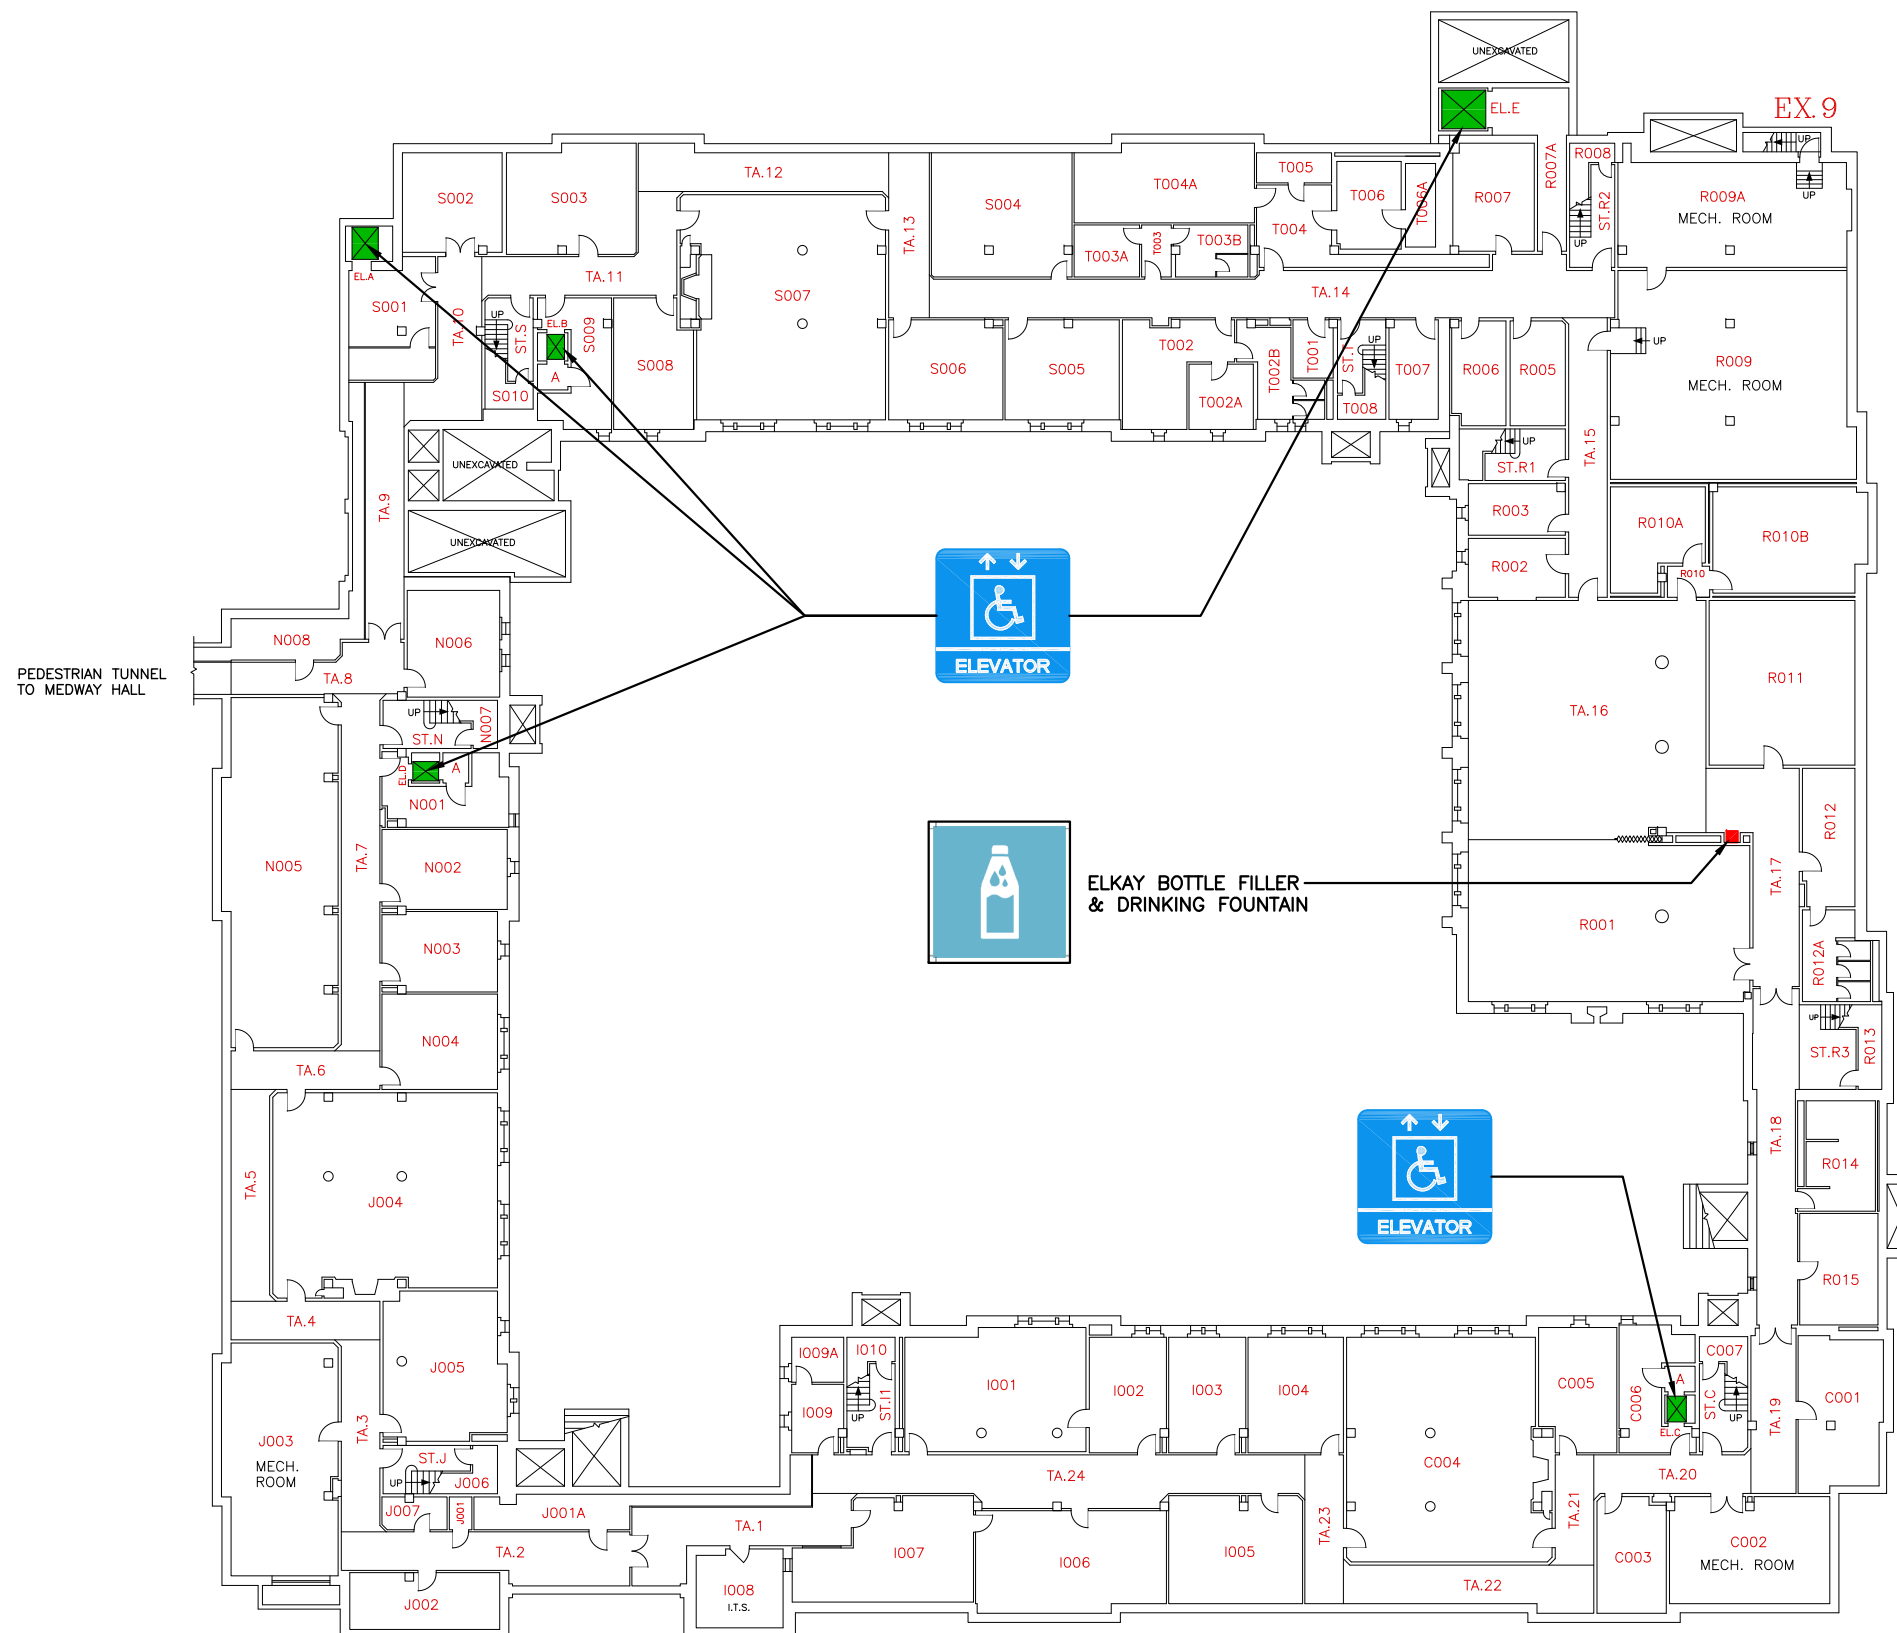

ELKAY BOTTLE FILLER & DRINKING FOUNTAIN

### LEGEND

SYMBOL	DESCRIPTIONS
	ELEVATOR
	WATER REFILL STATION
	SINK W/ FAUCET

**LEGEND**

SYMBOL	DESCRIPTIONS
 	ELEVATOR
 	WATER REFILL STATION
	SINK W/ FAUCET

### LEGEND

SYMBOL	DESCRIPTIONS
 	ELEVATOR
 	WATER REFILL STATION
	SINK W/ FAUCET