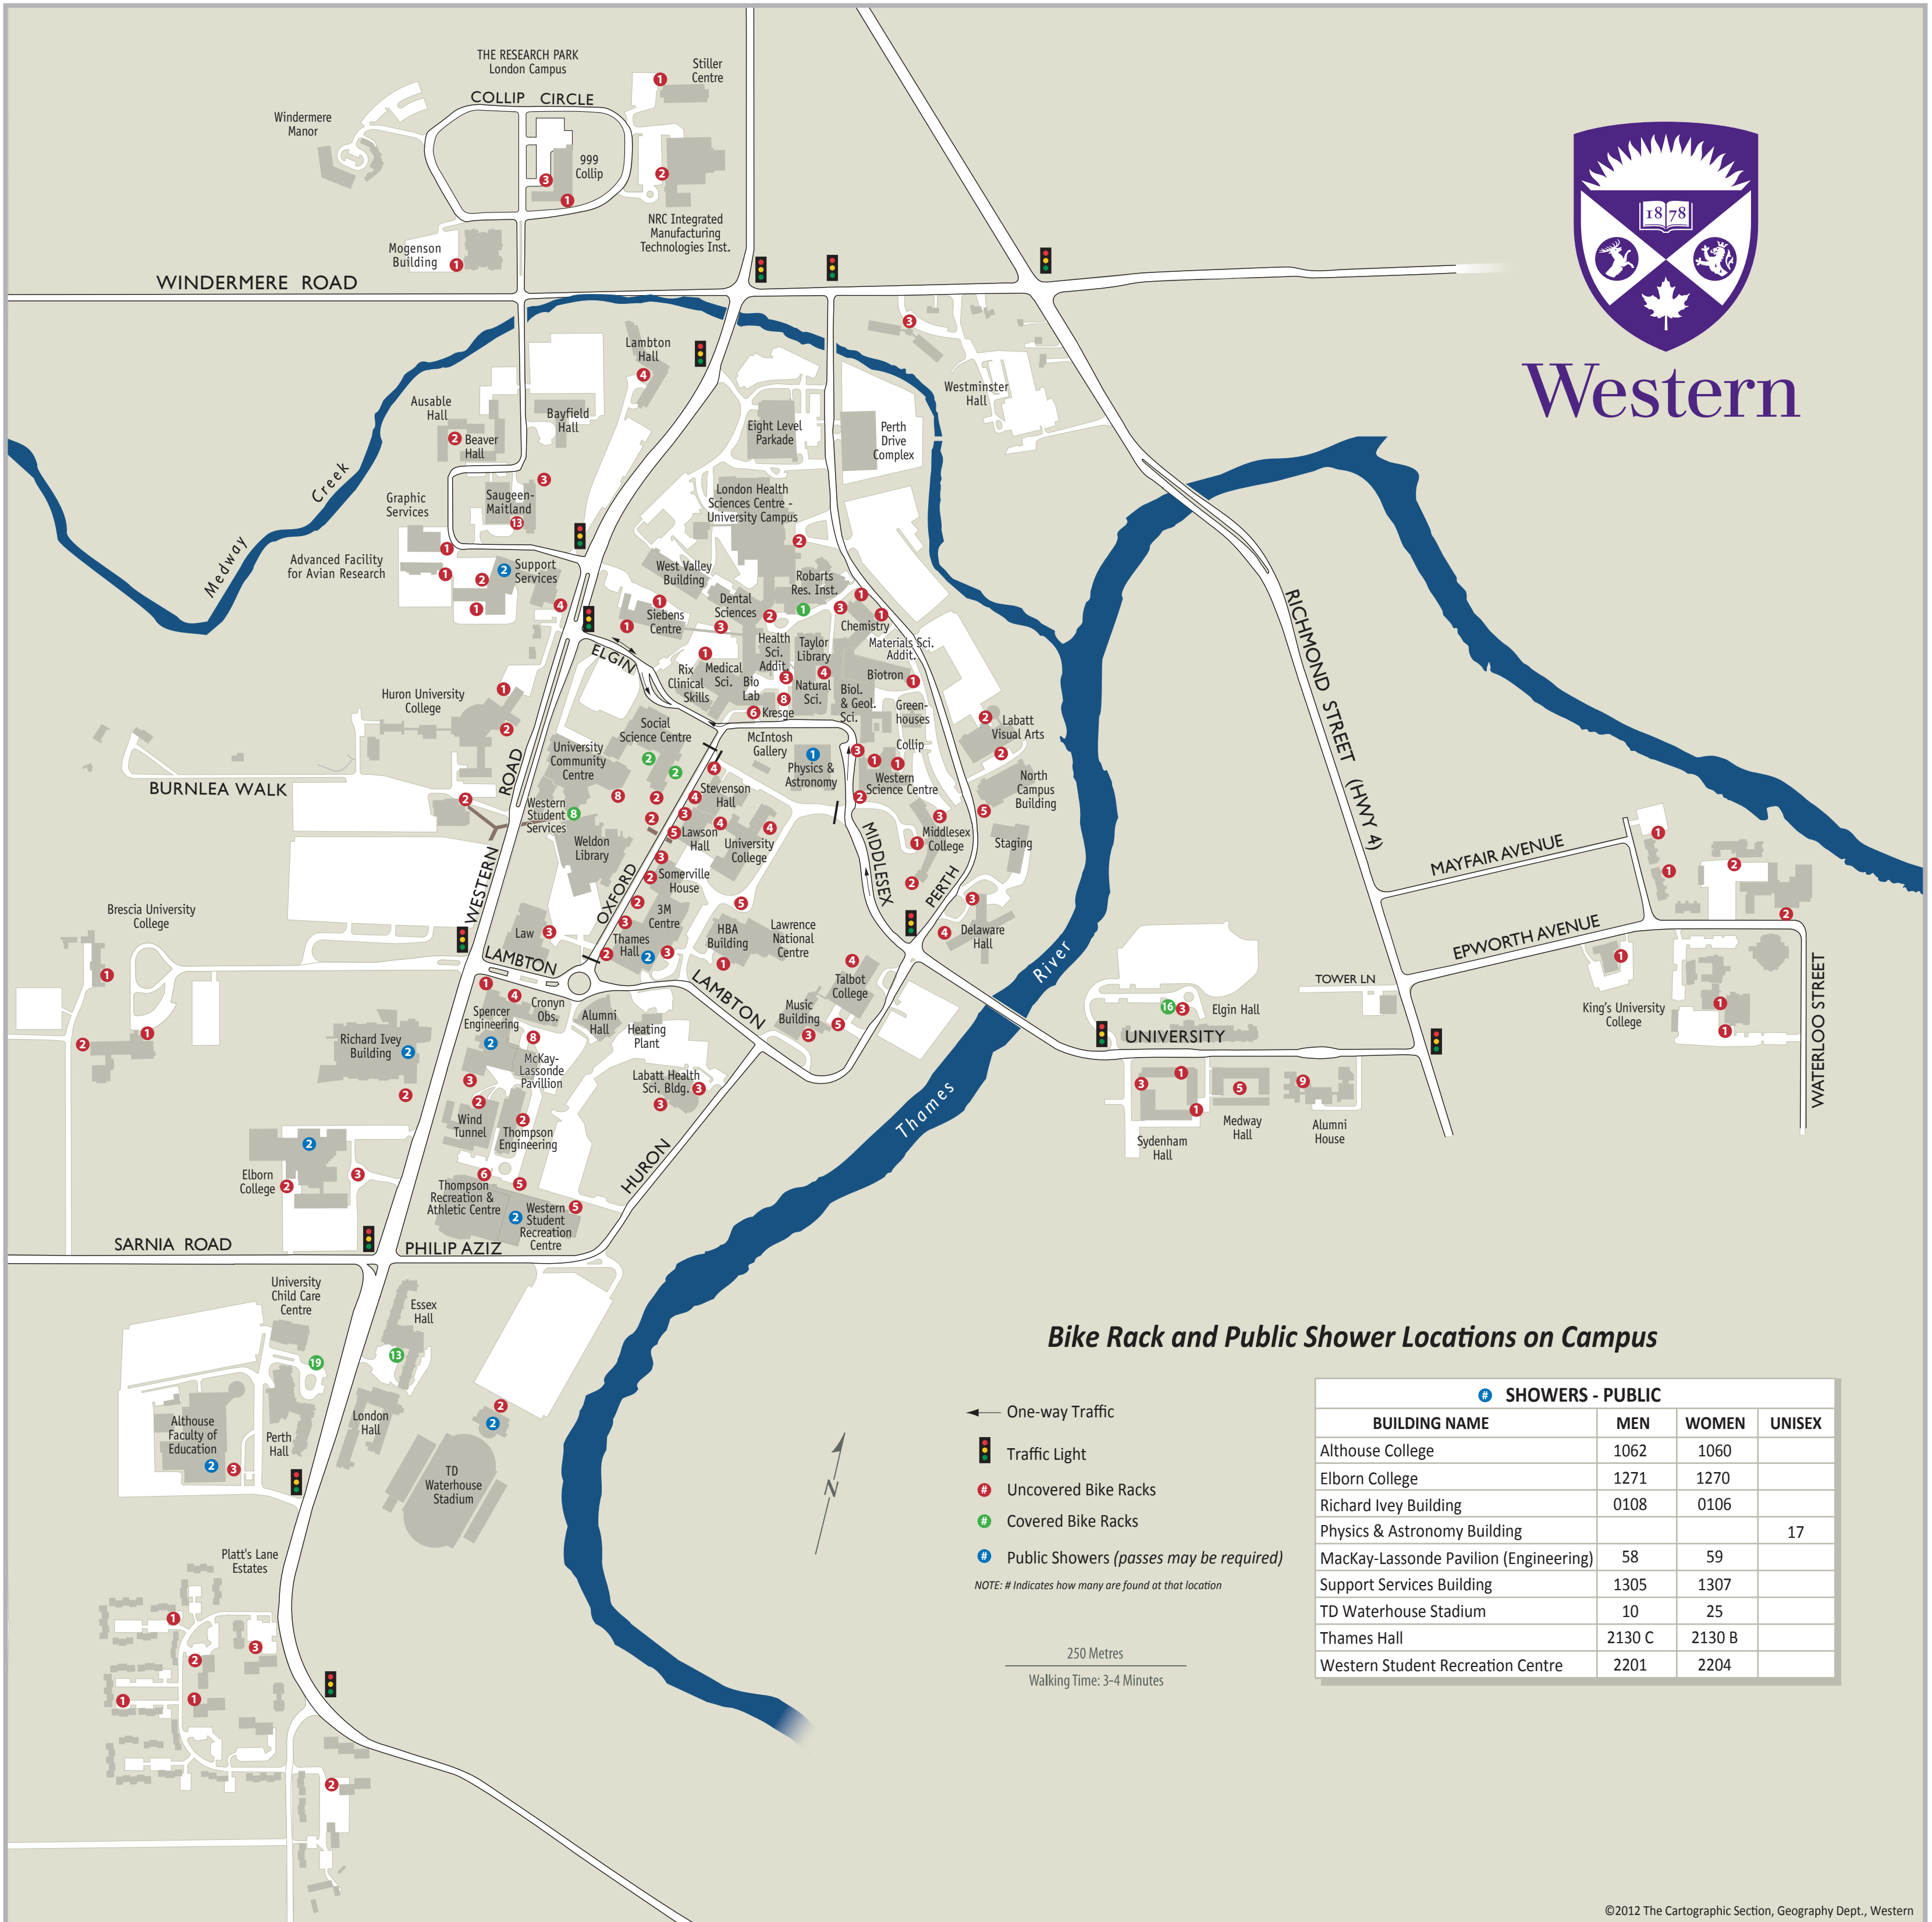

Western

Bike Rack and Public Shower Locations on Campus

- ← One-way Traffic
- 🚦 Traffic Light
- 🚲 Uncovered Bike Racks
- 🌿 Covered Bike Racks
- 🚿 Public Showers (*passes may be required*)

NOTE: # Indicates how many are found at that location

250 Metres
Walking Time: 3-4 Minutes

SHOWERS - PUBLIC

BUILDING NAME	MEN	WOMEN	UNISEX
Althouse College	1062	1060	
Elborn College	1271	1270	
Richard Ivey Building	0108	0106	
Physics & Astronomy Building			17
Mackay-Lassonde Pavilion (Engineering)	58	59	
Support Services Building	1305	1307	
TD Waterhouse Stadium	10	25	
Thames Hall	2130 C	2130 B	
Western Student Recreation Centre	2201	2204	