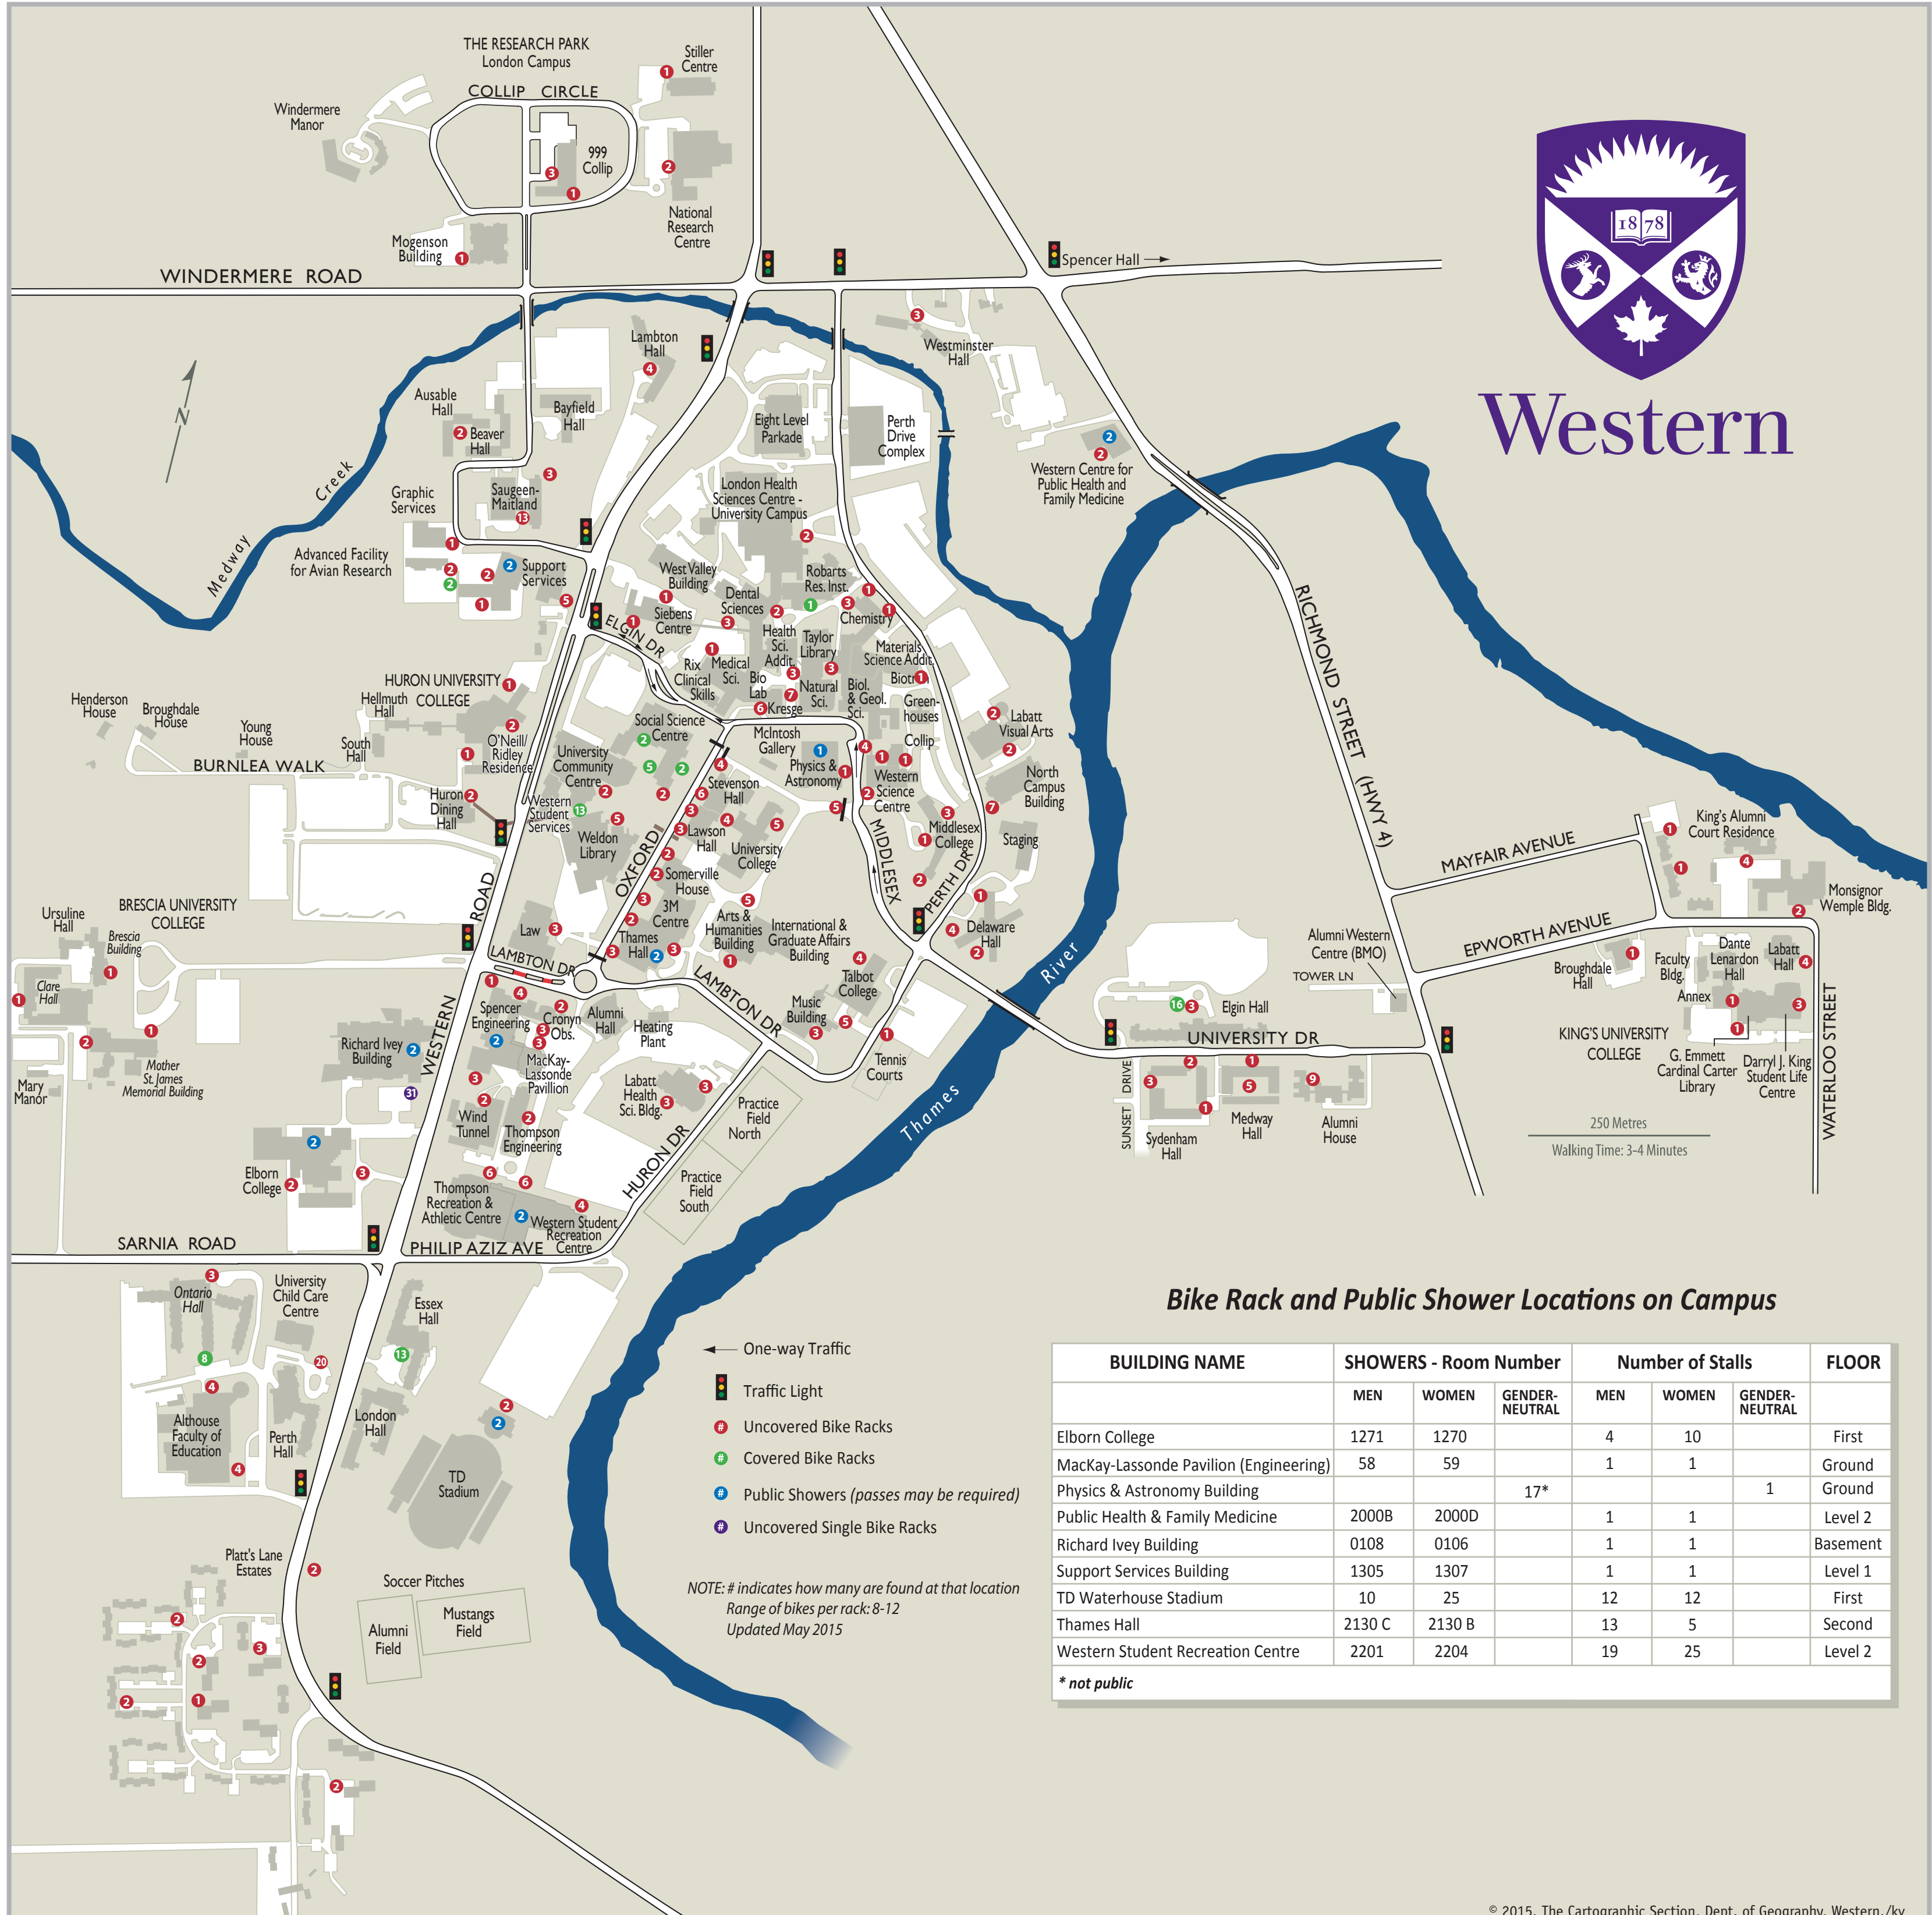

Western

Bike Rack and Public Shower Locations on Campus

BUILDING NAME	SHOWERS - Room Number			Number of Stalls			FLOOR
	MEN	WOMEN	GENDER-NEUTRAL	MEN	WOMEN	GENDER-NEUTRAL	
Elborn College	1271	1270		4	10		First
MacKay-Lassonde Pavilion (Engineering)	58	59		1	1		Ground
Physics & Astronomy Building			17*			1	Ground
Public Health & Family Medicine	2000B	2000D		1	1		Level 2
Richard Ivey Building	0108	0106		1	1		Basement
Support Services Building	1305	1307		1	1		Level 1
TD Waterhouse Stadium	10	25		12	12		First
Thames Hall	2130 C	2130 B		13	5		Second
Western Student Recreation Centre	2201	2204		19	25		Level 2

* not public

- ← One-way Traffic
- 🚦 Traffic Light
- 🚲 Uncovered Bike Racks
- 🌿 Covered Bike Racks
- 🚿 Public Showers (passes may be required)
- 🚲 Uncovered Single Bike Racks

NOTE: # indicates how many are found at that location
Range of bikes per rack: 8-12
Updated May 2015

* not public

- ← One-way Traffic
- 🚦 Traffic Light
- 🚲 Uncovered Bike Racks
- 🏠 Covered Bike Racks
- 🚿 Public Showers (passes may be required)
- 🚲 Uncovered Single Bike Racks

NOTE: # indicates how many are found at that location
Range of bikes per rack: 8-12
Updated May 2015