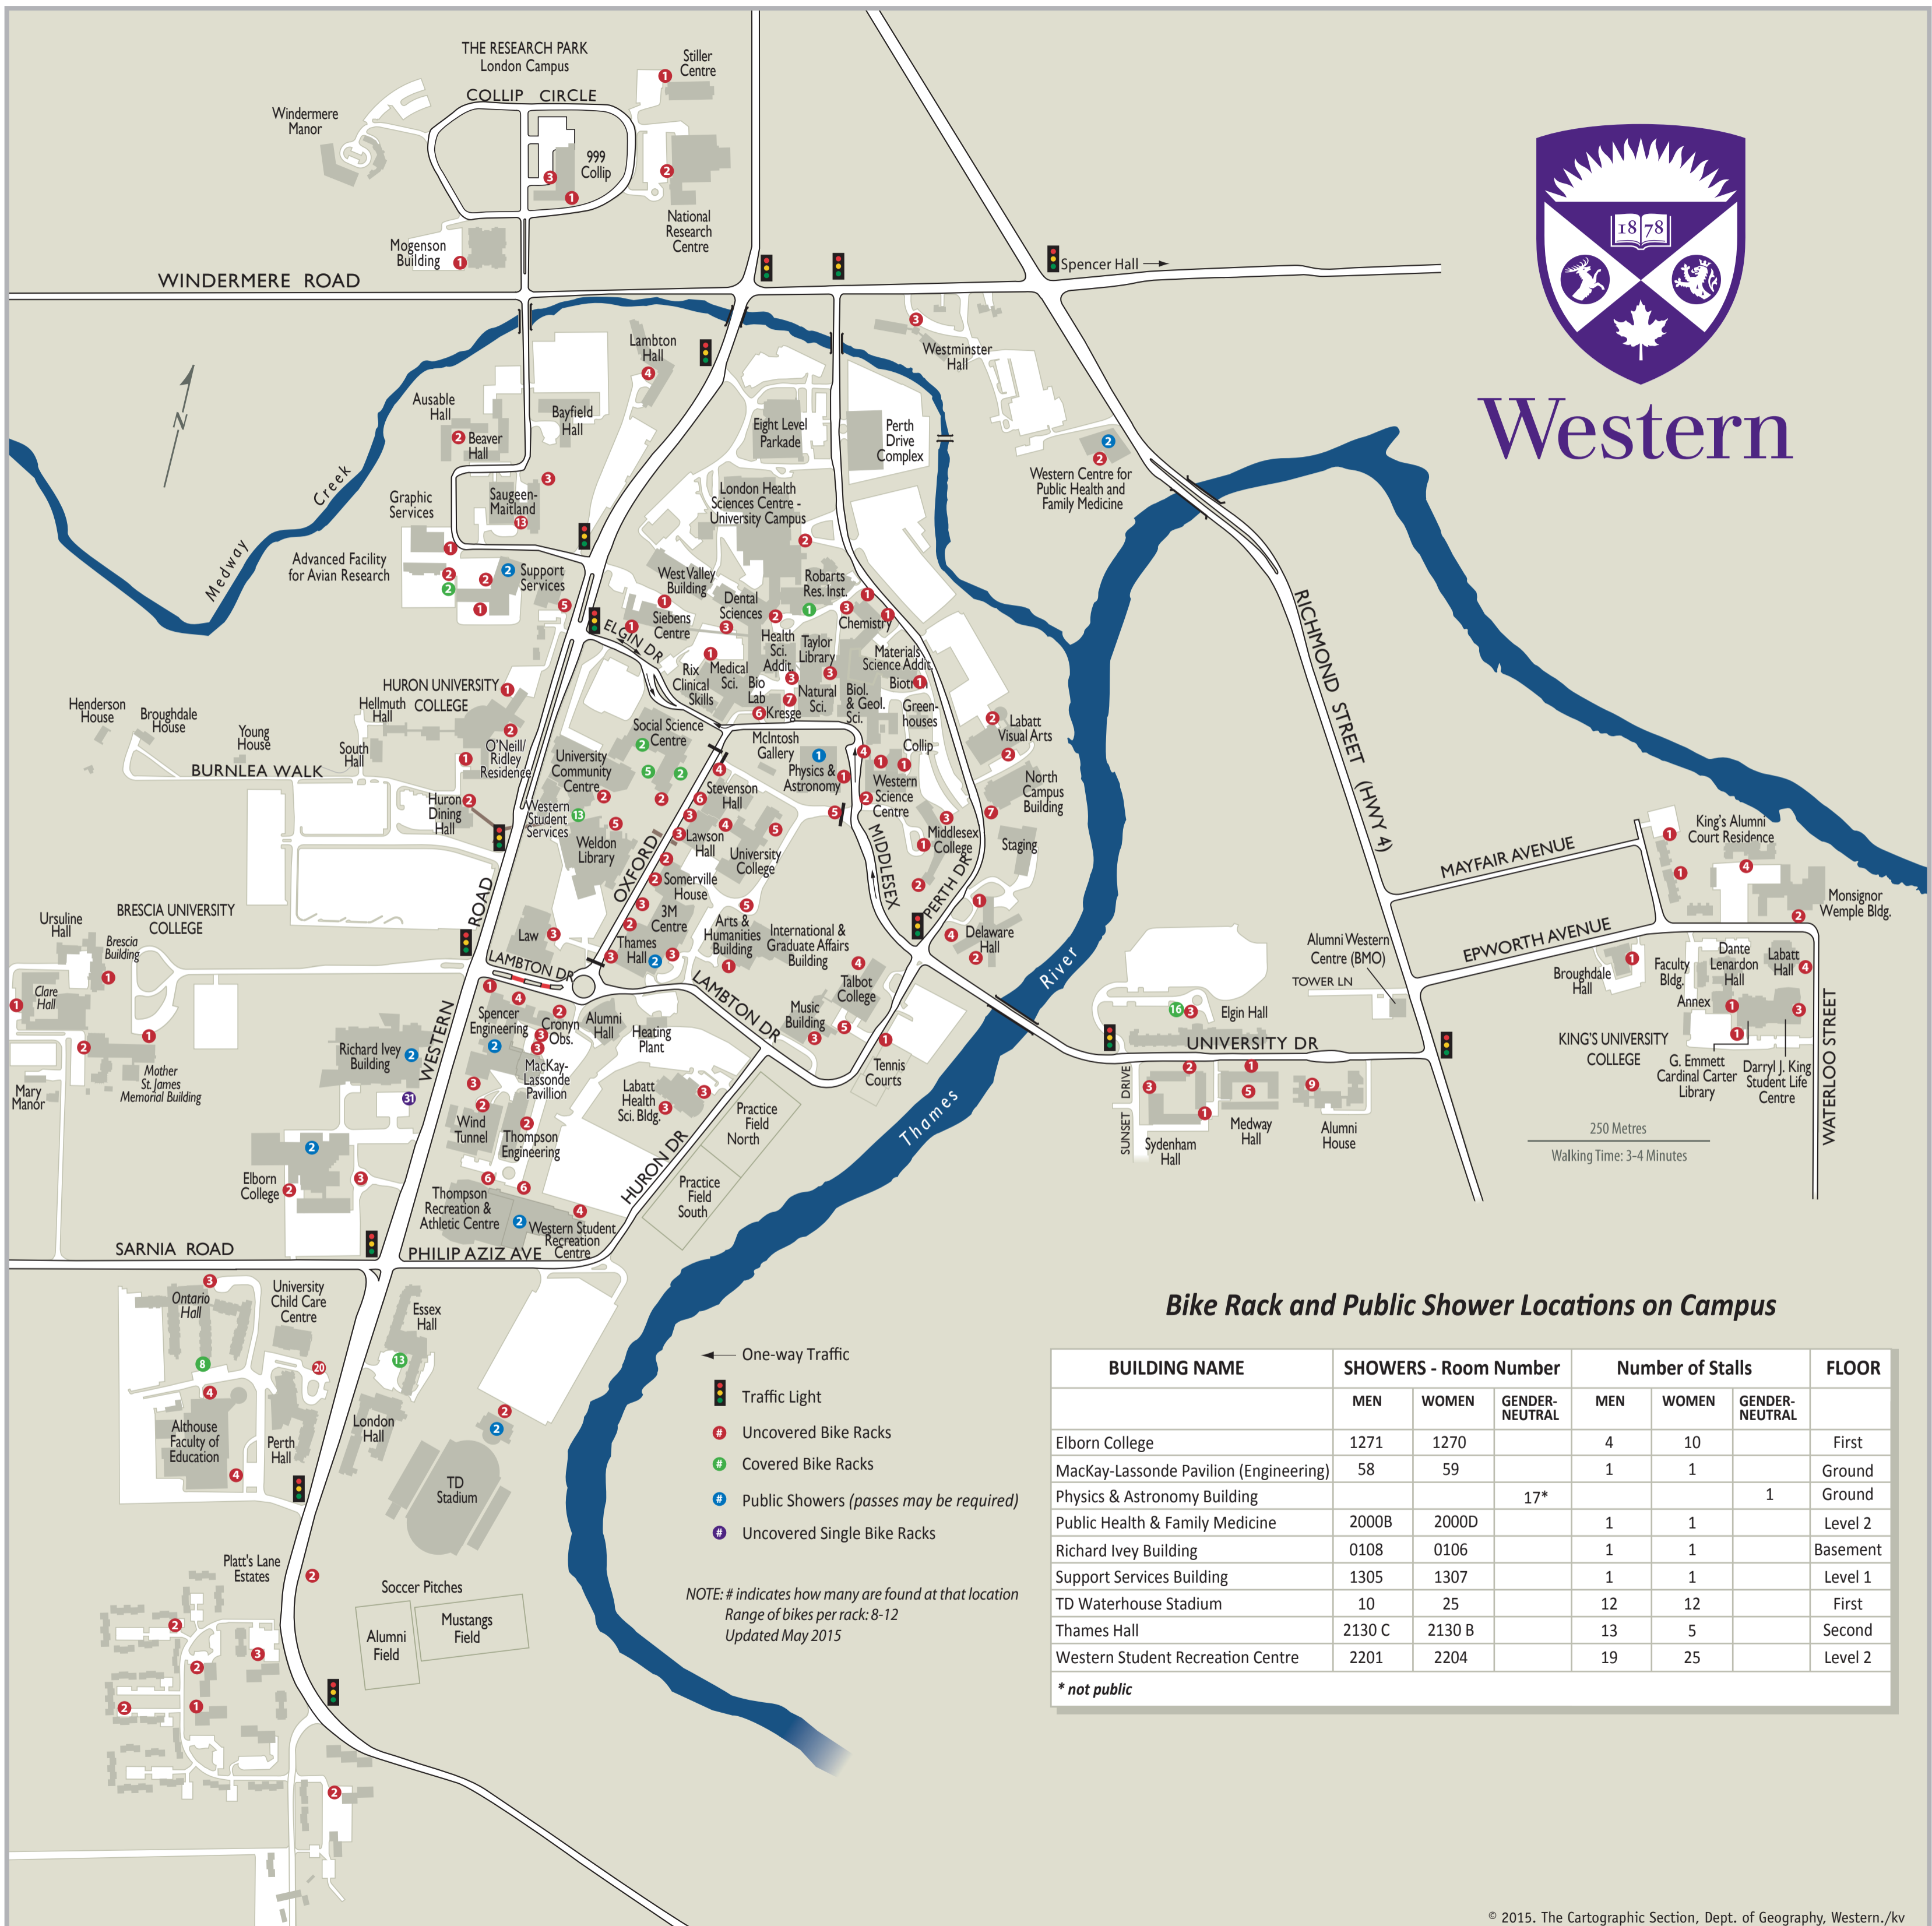

Bike Rack and Public Shower Locations on Campus

BUILDING NAME	SHOWERS - Room Number			Number of Stalls			FLOOR
	MEN	WOMEN	GENDER-NEUTRAL	MEN	WOMEN	GENDER-NEUTRAL	
Elborn College	1271	1270		4	10		First
MacKay-Lassonde Pavilion (Engineering)	58	59		1	1		Ground
Physics & Astronomy Building			17*			1	Ground
Public Health & Family Medicine	2000B	2000D		1	1		Level 2
Richard Ivey Building	0108	0106		1	1		Basement
Support Services Building	1305	1307		1	1		Level 1
TD Waterhouse Stadium	10	25		12	12		First
Thames Hall	2130 C	2130 B		13	5		Second
Western Student Recreation Centre	2201	2204		19	25		Level 2

* not public

- ← One-way Traffic
- 🚦 Traffic Light
- 🚲 Uncovered Bike Racks
- 🏠 Covered Bike Racks
- 🚿 Public Showers (passes may be required)
- 🚲 Uncovered Single Bike Racks

NOTE: # indicates how many are found at that location
Range of bikes per rack: 8-12
Updated May 2015