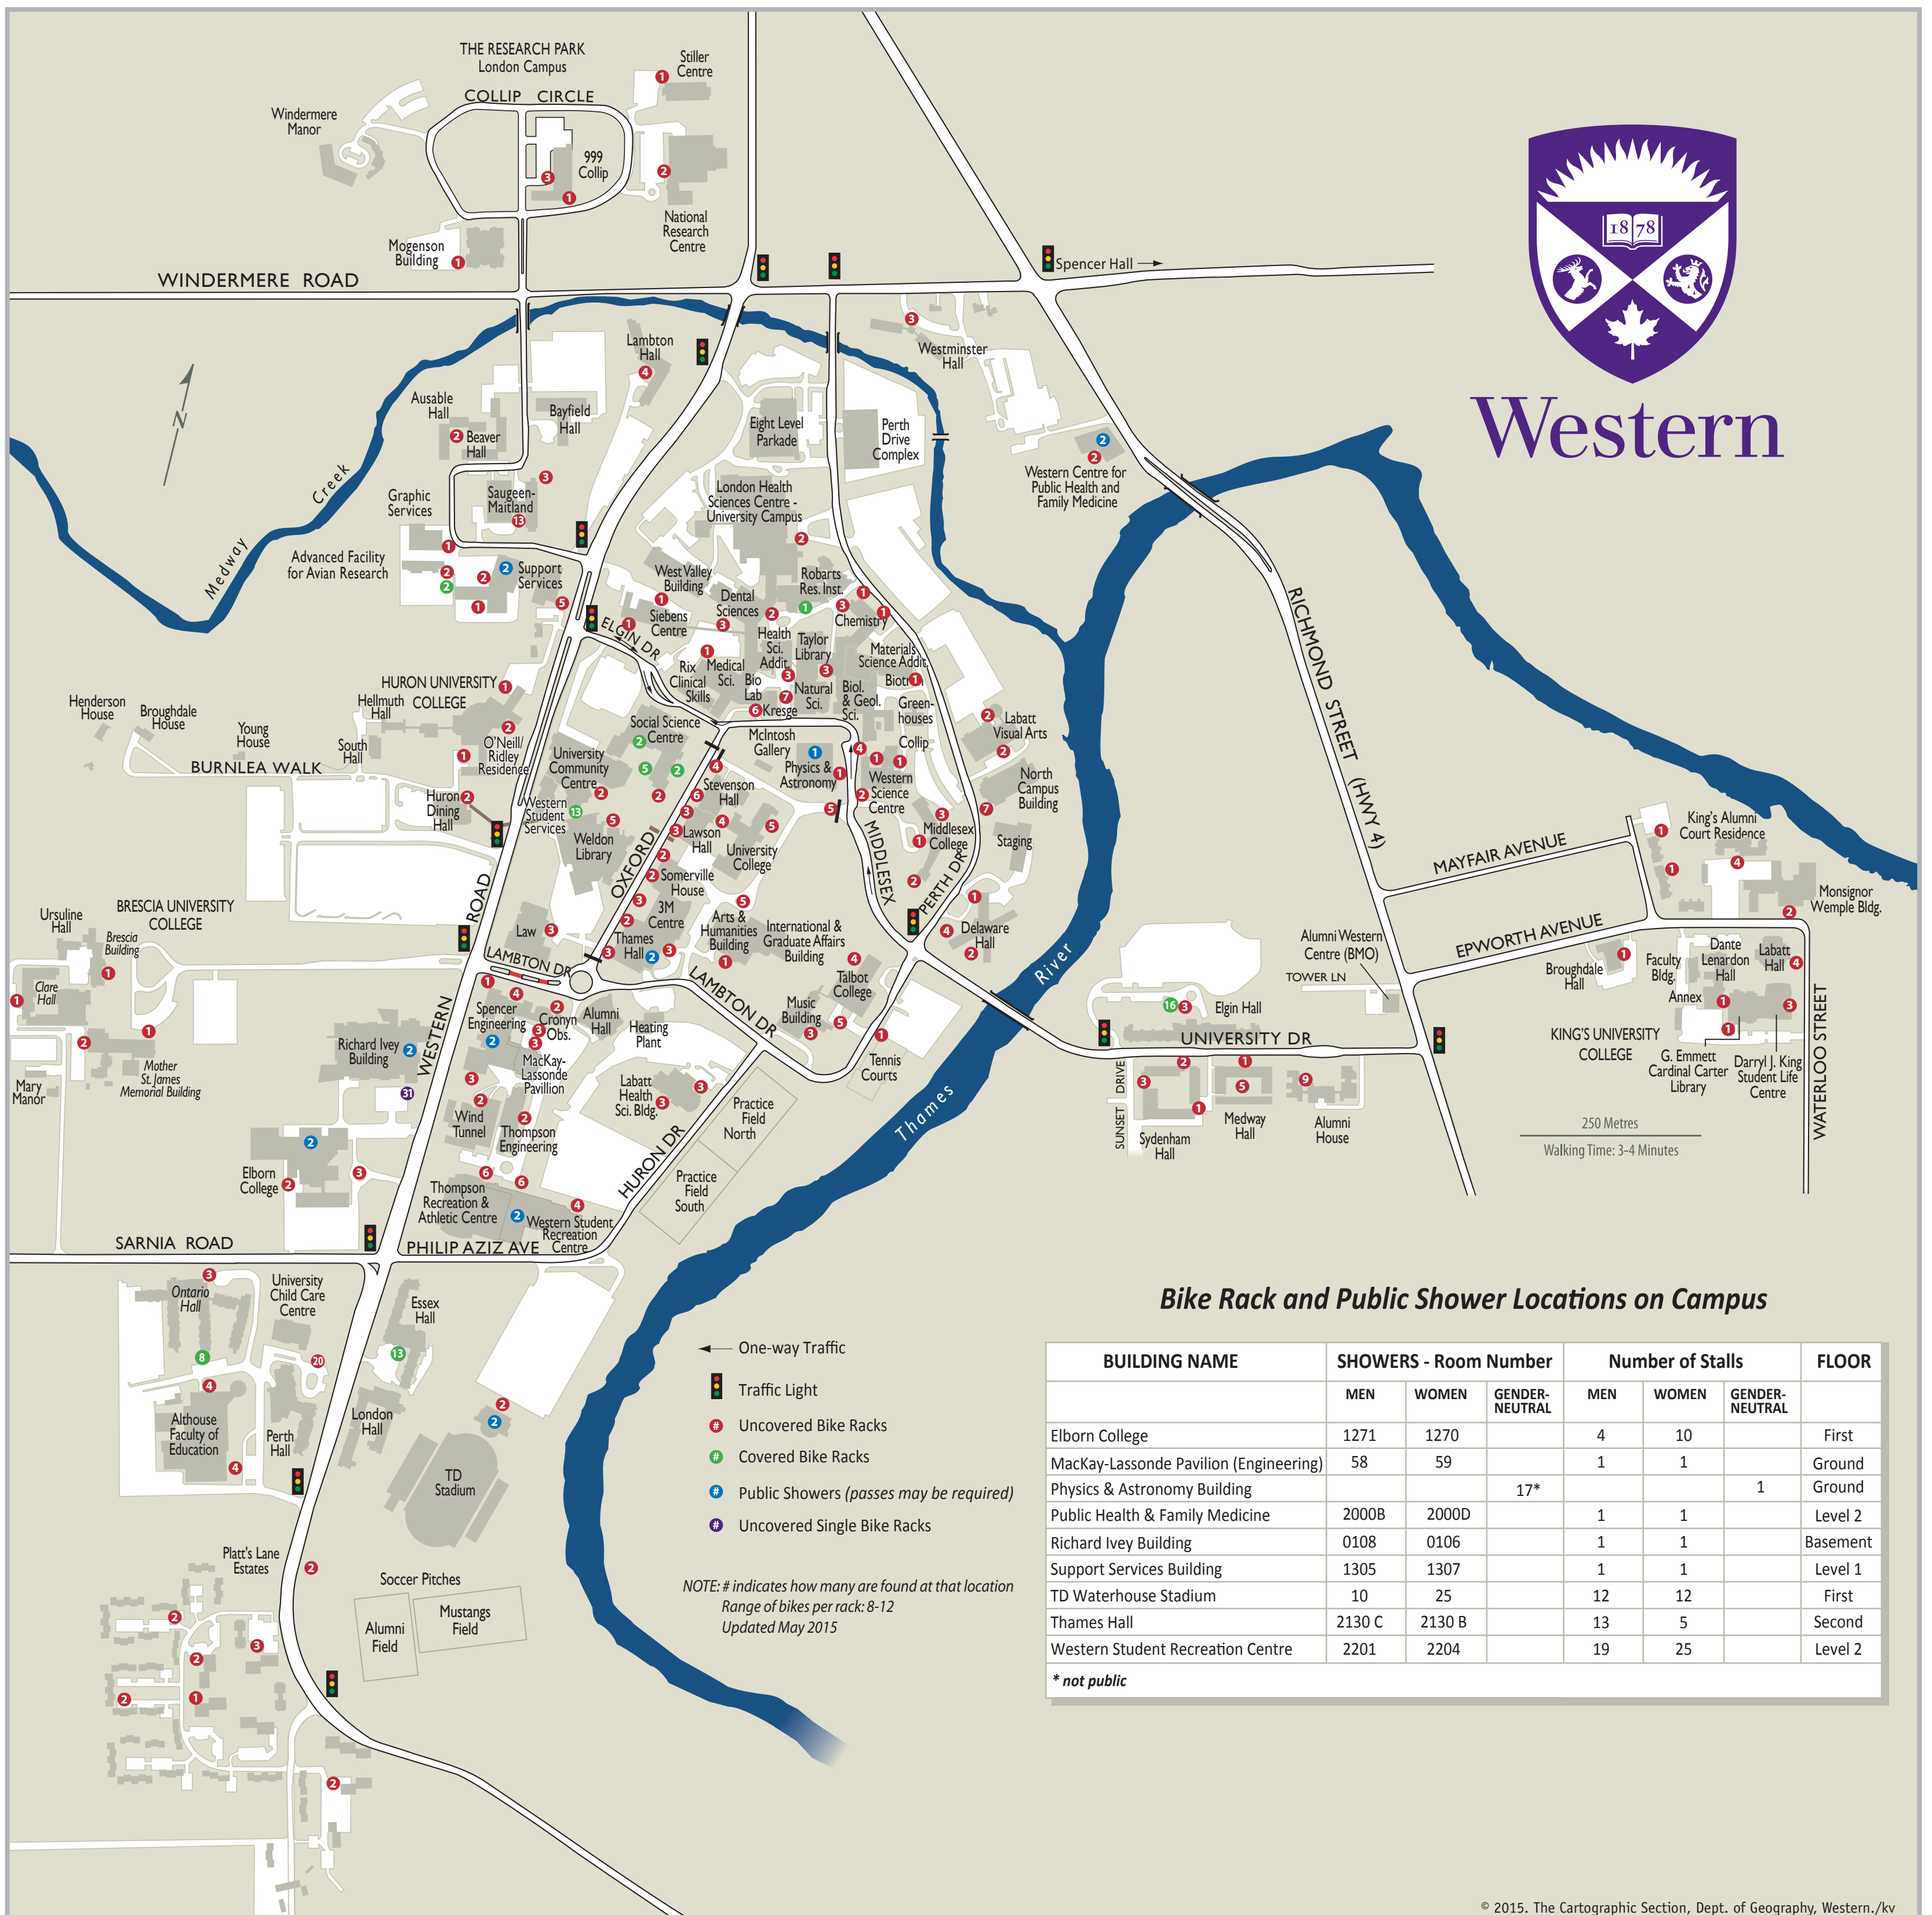

Western

Bike Rack and Public Shower Locations on Campus

BUILDING NAME	SHOWERS - Room Number			Number of Stalls			FLOOR
	MEN	WOMEN	GENDER-NEUTRAL	MEN	WOMEN	GENDER-NEUTRAL	
Elborn College	1271	1270		4	10		First
MacKay-Lassonde Pavilion (Engineering)	58	59		1	1		Ground
Physics & Astronomy Building			17*			1	Ground
Public Health & Family Medicine	2000B	2000D		1	1		Level 2
Richard Ivey Building	0108	0106		1	1		Basement
Support Services Building	1305	1307		1	1		Level 1
TD Waterhouse Stadium	10	25		12	12		First
Thames Hall	2130 C	2130 B		13	5		Second
Western Student Recreation Centre	2201	2204		19	25		Level 2

* not public

- ← One-way Traffic
- 🚦 Traffic Light
- 🚲 Uncovered Bike Racks
- 🌿 Covered Bike Racks
- 🚿 Public Showers (passes may be required)
- 🚲 Uncovered Single Bike Racks

NOTE: # indicates how many are found at that location
Range of bikes per rack: 8-12
Updated May 2015

* not public

- ← One-way Traffic
- 🚦 Traffic Light
- 🚲 Uncovered Bike Racks
- 🏠 Covered Bike Racks
- 🚿 Public Showers (passes may be required)
- 🚲 Uncovered Single Bike Racks

NOTE: # indicates how many are found at that location
Range of bikes per rack: 8-12
Updated May 2015